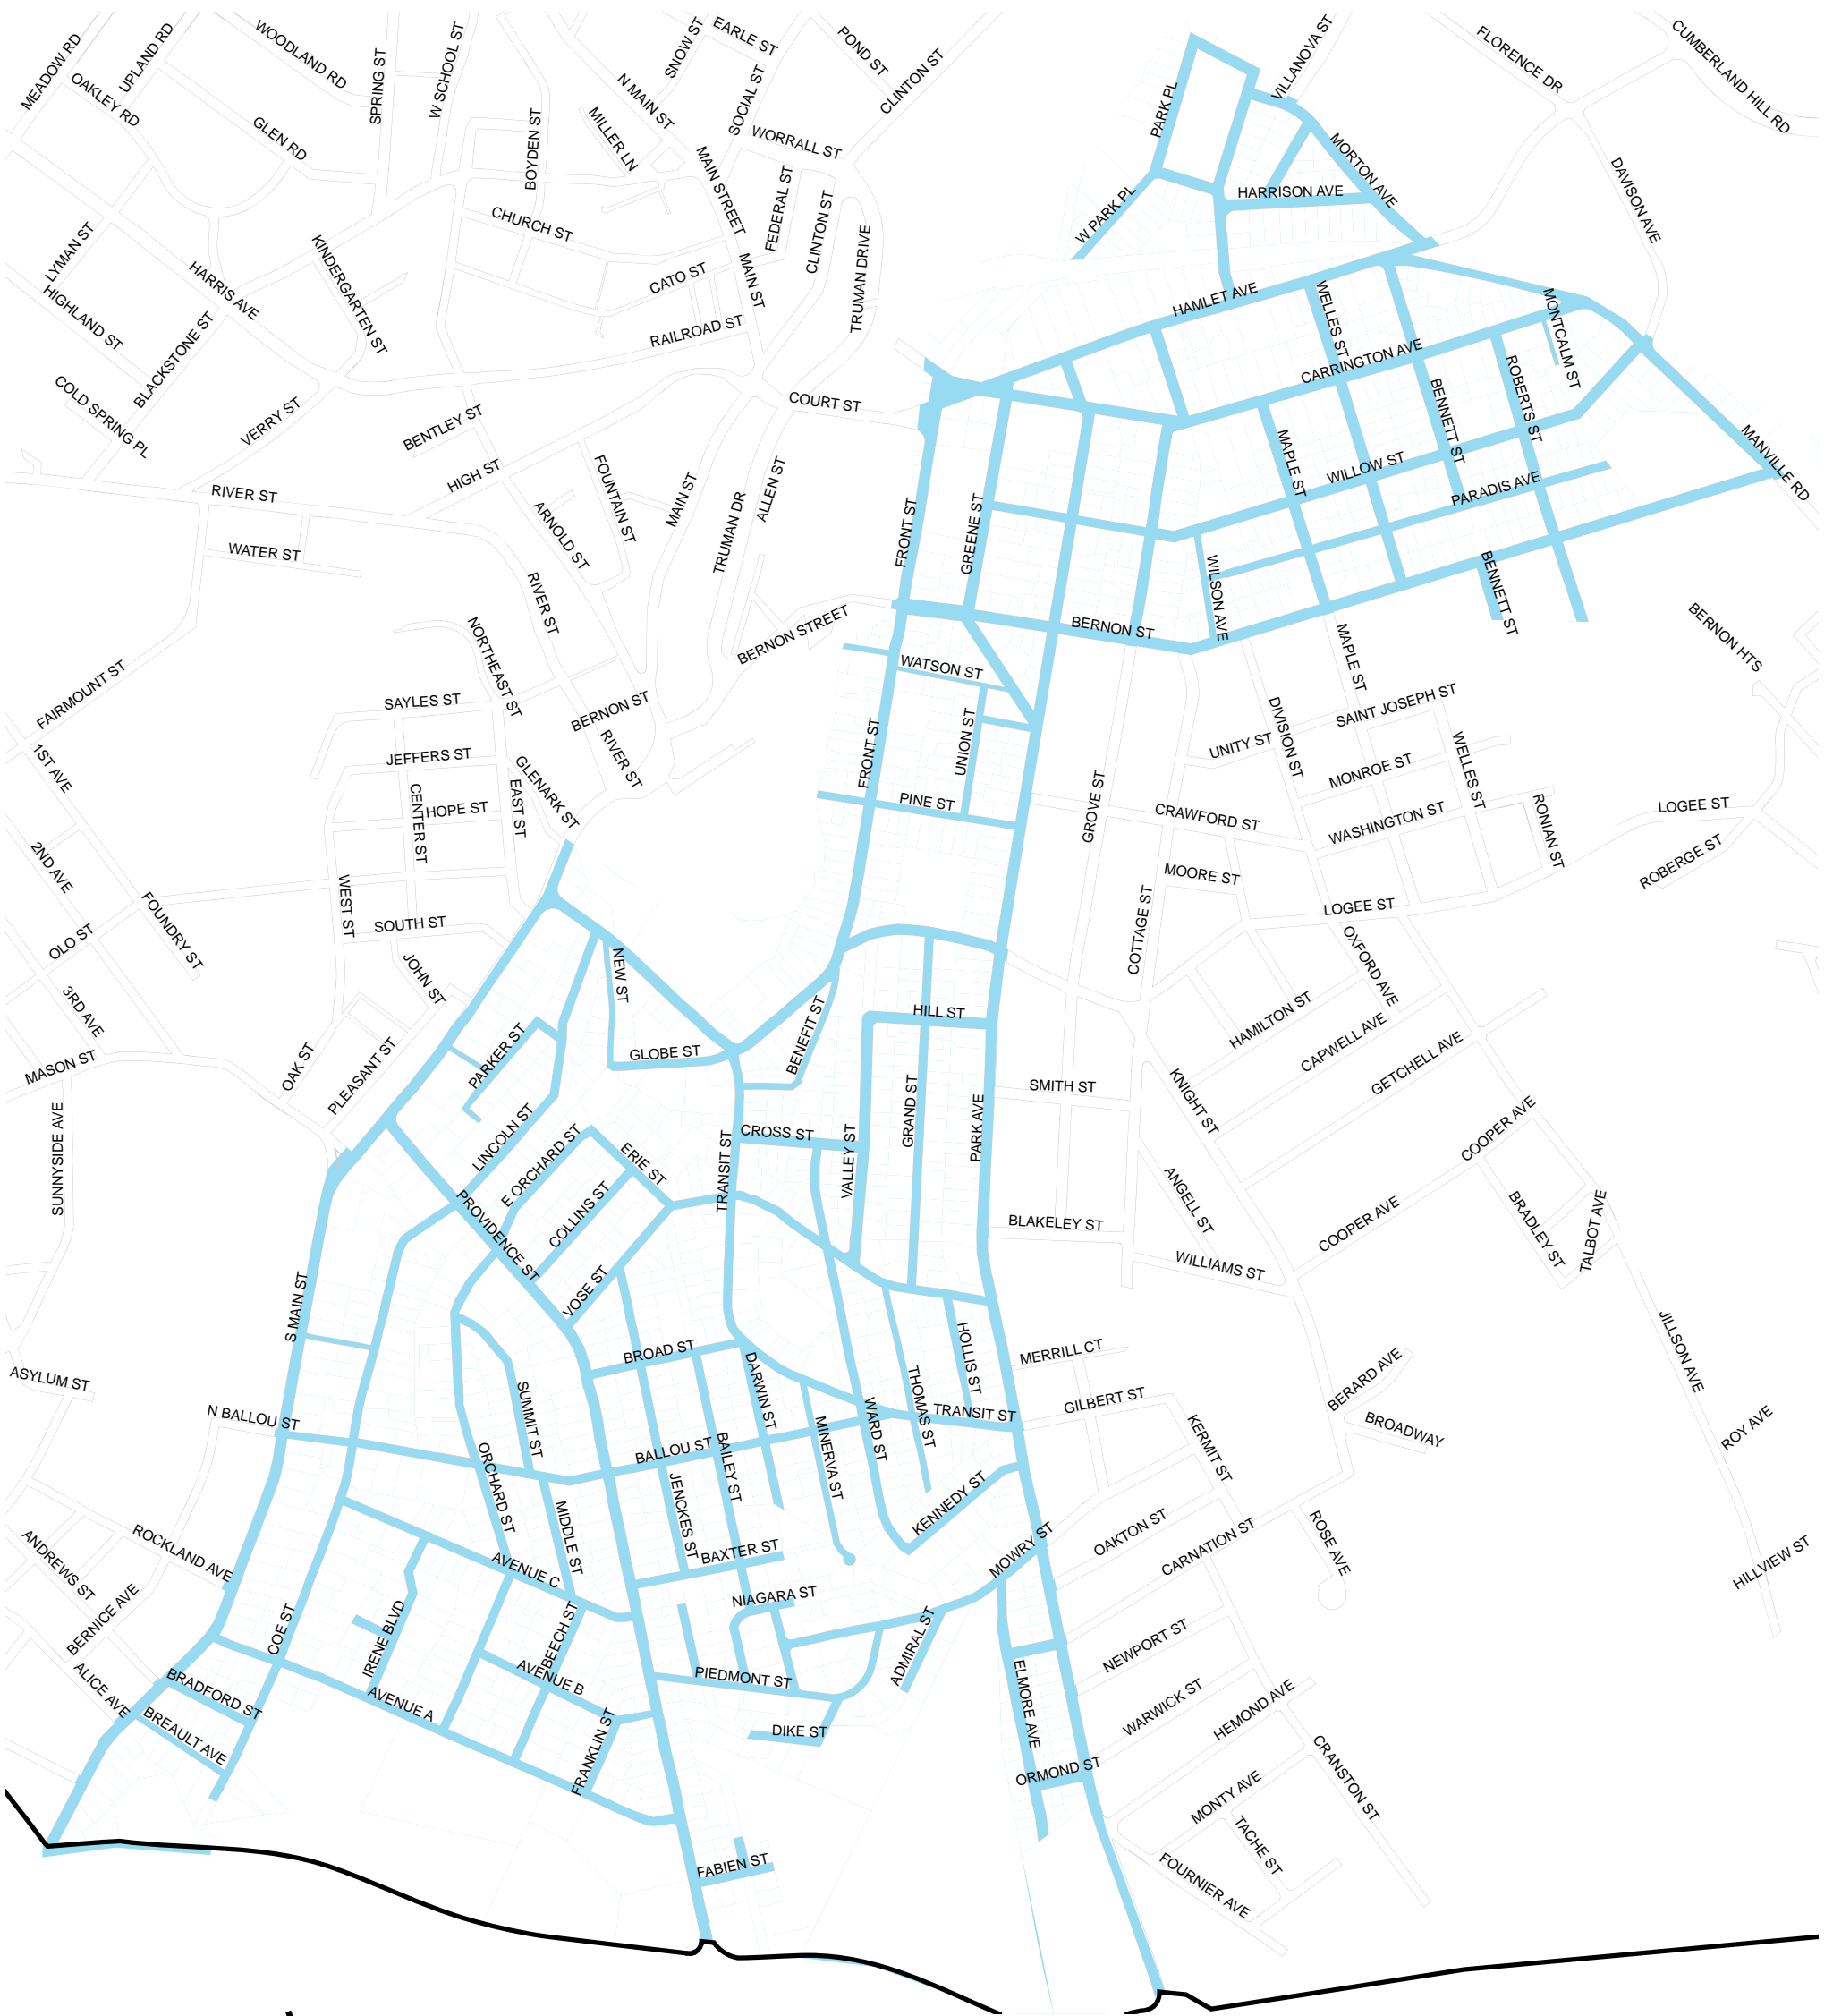

**CITY OF WOONSOCKET
MONDAY
SCHEDULED TRASH PICKUP
STREET MAP
2007**

CITY OF WOONSOCKET TUESDAY SCHEDULED TRASH PICKUP STREET MAP 2007

CITY OF WOONSOCKET
WEDNESDAY
SCHEDULED TRASH PICKUP
STREET MAP
2007

CITY OF WOONSOCKET THURSDAY SCHEDULED TRASH PICKUP STREET MAP 2007