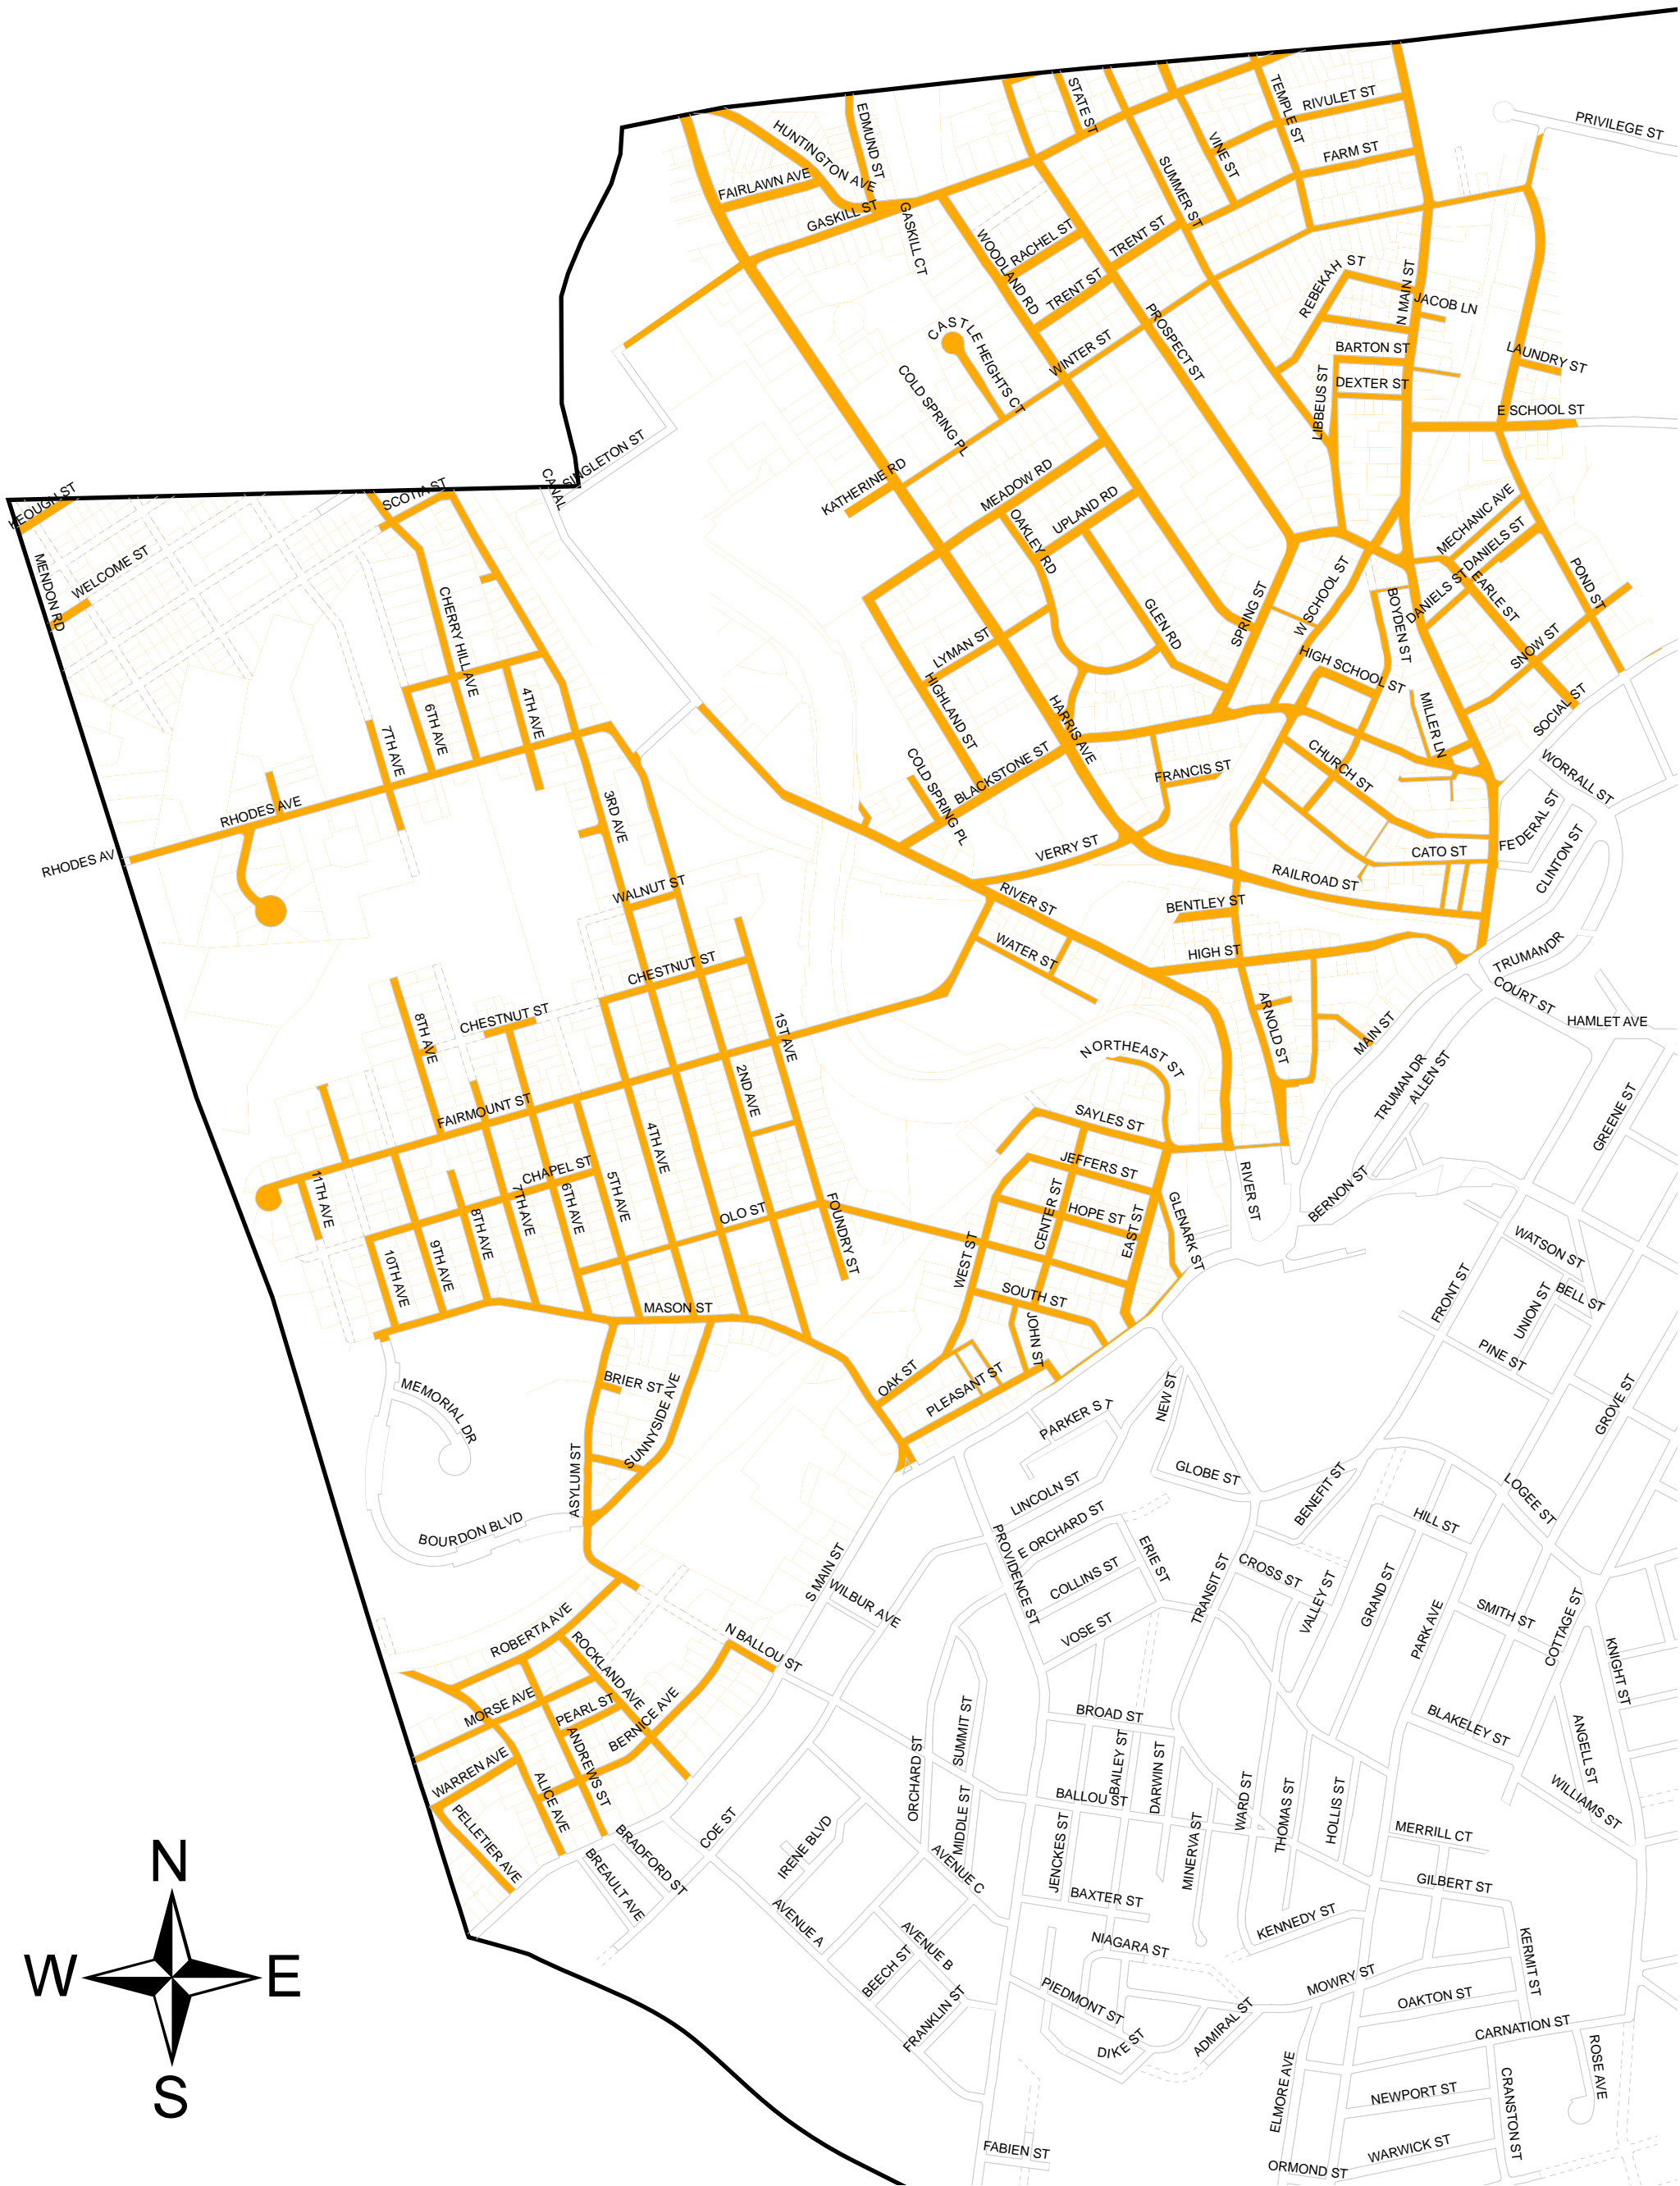

**CITY OF WOONSOCKET
MONDAY
SCHEDULED TRASH PICKUP
STREET MAP
2007**

CITY OF WOONSOCKET TUESDAY SCHEDULED TRASH PICKUP STREET MAP 2007

CITY OF WOONSOCKET
WEDNESDAY
SCHEDULED TRASH PICKUP
STREET MAP
2007

CITY OF WOONSOCKET THURSDAY SCHEDULED TRASH PICKUP STREET MAP 2007